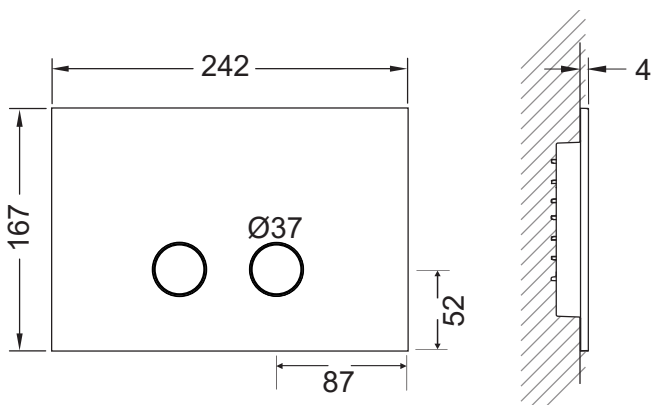

**PRODUCT TECHNICAL SHEET**

Collection :

-

Ref. :

**6200.--.59**

Plaque de commande WC

Toilet bedieningspaneel

Toilet flush control panel

**Picture**

Material: Brass

**Technical drawing**

Compatibility for WC Geberit:

UP720 \ UP320 since 2010

SIGMA 8CM 109.790.00.1

SIGMA 12CM

DUOFIX 111.374.00.5